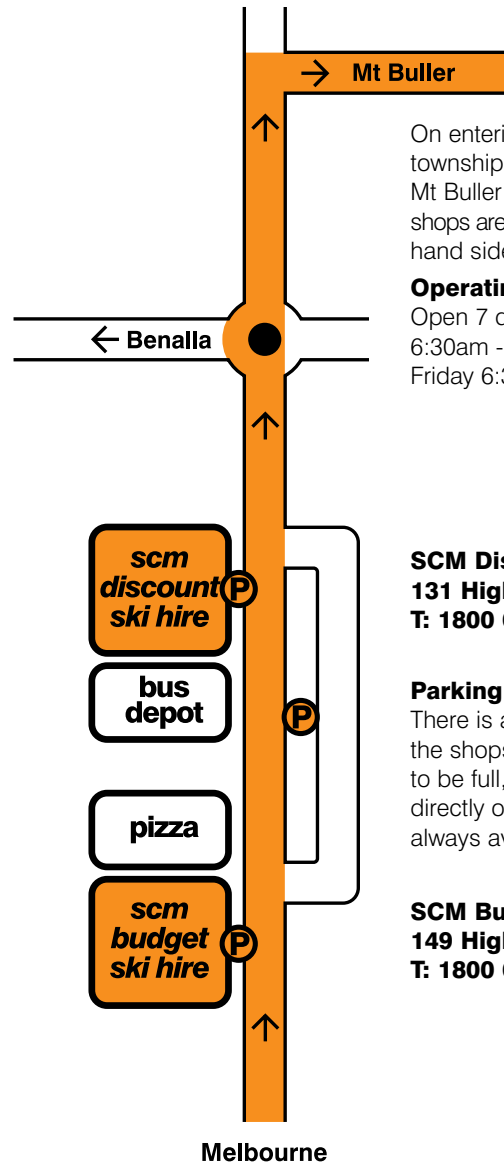

**get your gear fast  
no on-mountain queues**

On entering the Mansfield township (heading in the Mt Buller direction) the SCM shops are situated on your left hand side.

**Operating Hours**

Open 7 days  
6:30am - 7:00pm  
Friday 6:30am until late